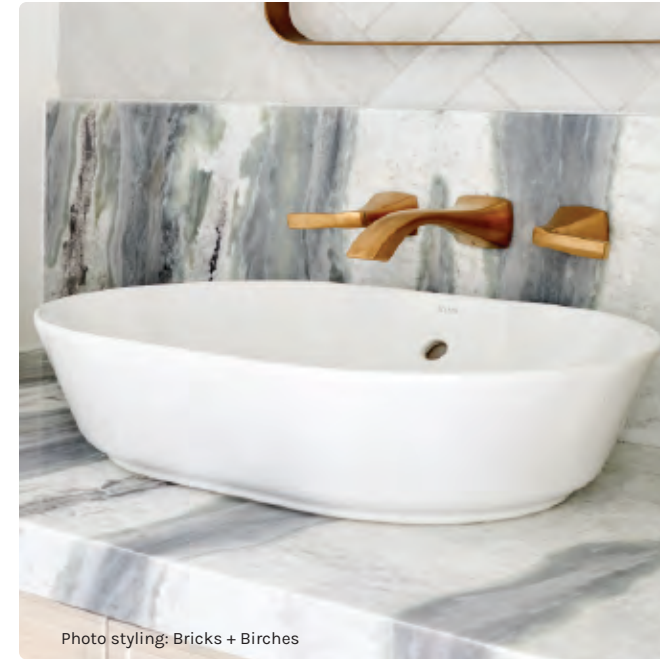

Bathroom Sinks

ELEMENT 2

Fireclay • With Overflow Hole

1287-WH	23 1/2" x 15 3/4" x 5 3/4" Gloss White	$490

Scan or click for more information

ELEMENT 2 - Vessel Sink

Fireclay • With Overflow Hole

1288-WH-1	23 3/8" x 16 3/4" x 6 3/4" Gloss White Single Hole Drilling	$535

Scan or click for more information

GEO 2 - Vessel Sink

Fireclay

1284-WH	14" x 14" x 5 5/8" Gloss White No Overflow Hole #5297 Umbrella Drain must be used	$400

Scan or click for more information

GEO 2 - Vessel Sink

Fireclay • With Overflow Hole

1286-WH-1	21 1/2" x 16 7/8" x 6 3/4" Gloss White Single Hole Drilling	$535

Scan or click for more information