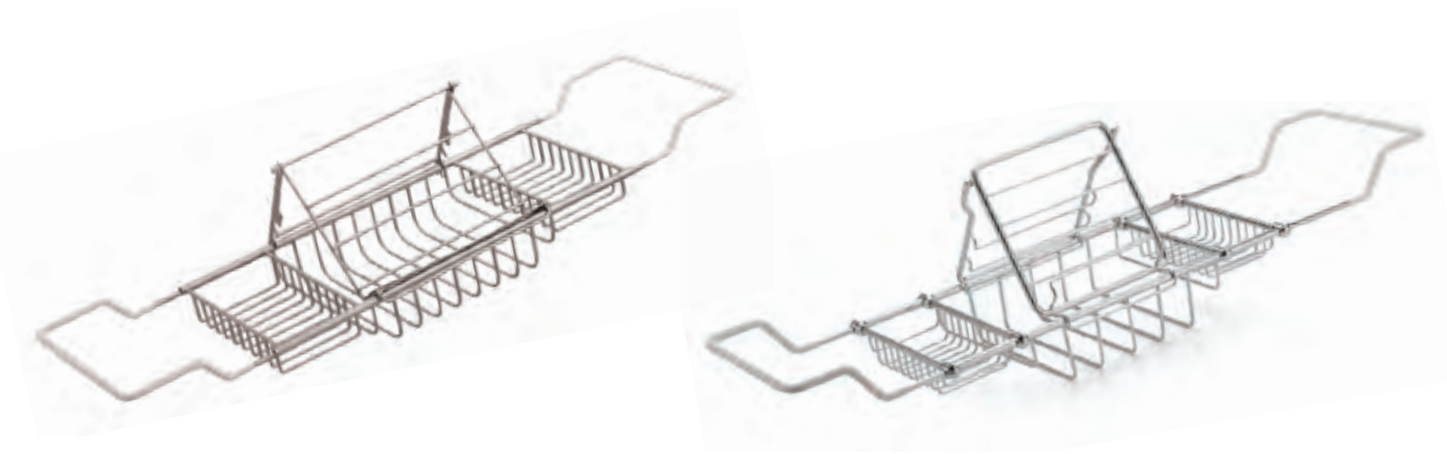

Tub/Sink Accessories

BATHTUB CADDY - READING RACK

27" L x 7 1/2" W

Extends to 37 1/2" long

Removable reading rack

31420-CH	Chrome	\$230
----------	--------	-------

Scan or click for more information

DELUXE BATHTUB CADDY