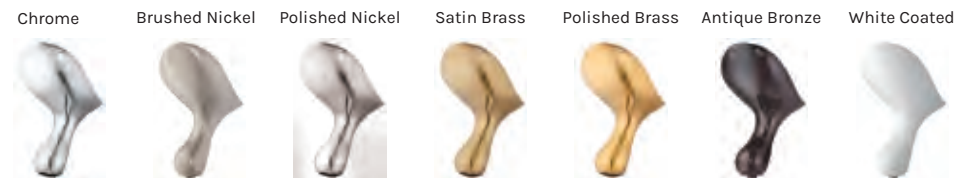

Cast Iron • MADE IN EUROPE • Slip Resistant Bathing Well

Scan or click for
more information

REGENCY

Cast Iron Bathtub

Shown #2112-WW-BN

MODEL	MEASUREMENTS	FEET FINISH	INTERIOR FINISH	EXTERIOR FINISH	LIST PRICE
2148-WW	61"L x 30"W x 29"H Flat Rim for Faucet Holes. Specify centre-to-centre dimensions. Maximum 2 holes. 5" to 9"	Chrome Plated Brushed Nickel Polished Nickel Satin Brass	White	White	\$6,220
2148-WC	Custom Colour			\$7,130	
2166-WW	68"L x 31"W x 30 1/4"H Flat Rim for Faucet Holes. Specify centre-to-centre dimensions. Maximum 2 holes. 5" to 9"	Polished Brass		White	\$6,570
2166-WC	Custom Colour	\$7,490			
2112-WW	72"L x 31"W x 30 1/4"H Flat Rim for Faucet Holes. Specify centre-to-centre dimensions. Maximum 2 holes. 5" to 9"	Antique Bronze		White	\$6,730
2112-WC	Custom Colour	\$7,640			