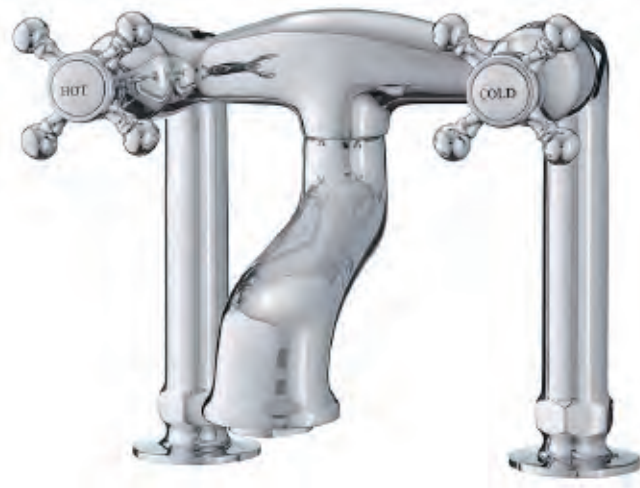

Tub Fillers

RIM MOUNT - EXTRA TALL TUB FILLER

6" Centres

Ceramic 1/4 turn cartridges

Compatible with #3411 Water Supply Lines

Spout is 11/2" above rim of bathtub on tub filler only

5142-CH	Chrome	$805
5142-BN	Brushed Nickel	$1,010

Scan or click for more information

RIM MOUNT - TUB FILLER

With Hand Shower

Adjustable pillars allow 4" to 10" centres

Ceramic 1/4 turn cartridges

Compatible with #3411 Water Supply Lines

Spout is 5 1/2" above rim of bathtub

6012-CH	Chrome	$660
6012-AB	Antique Bronze	$795

Scan or click for more information

WALL MOUNT - TUB FILLER

For Cheviot #2092, #2100, #2102, #2116 and #2176 Bathtubs

3 3/8" Centres

Ceramic 1/4 turn cartridges

Compatible with #35576 Water Supply Lines

3107-CH	Chrome	$655

Scan or click for more information

WALL MOUNT - TUB FILLER

For Cheviot #2092, #2100, #2102, #2116 and #2176 Bathtubs

3 3/8" Centres

Ceramic 1/4 turn cartridges

Compatible with #35576 Water Supply Lines

3100-CH	Chrome	$265

Scan or click for more information